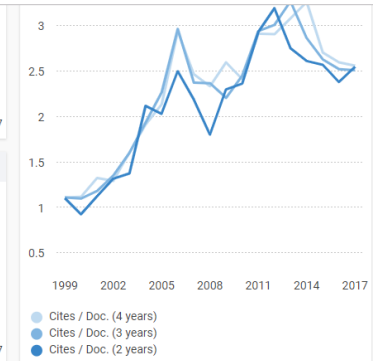

Country [United States](#)

Subject Area and Category [Agricultural and Biological Sciences](#)
[Agricultural and Biological Sciences (miscellaneous)](#)
[Biochemistry, Genetics and Molecular Biology](#)
[Biochemistry, Genetics and Molecular Biology (miscellaneous)](#)
[Medicine](#)
[Medicine (miscellaneous)](#)

Publisher [Public Library of Science](#)

Publication type [Journals](#)

ISSN [19326203](#)

Coverage [2006-ongoing](#)

Scope PLoS ONE features reports of original research from all disciplines within science and medicine. By not excluding papers on the basis of subject area, PLoS ONE facilitates the discovery of the connections between papers whether within or between disciplines. ([source](#))

[Join the conversation about this journal](#)

Acta Tropica

Q1 Insect Science
best quartile

SJR 2017 1.05

Show this widget in your own website

Just copy the code below and paste within your html code:

```
<a href="https://www.scimago.org/journals/acta-tropica" >
```

ข้อมูลจะปรากฏหน้าจอ ตามรูป จะแสดงค่า Quartiles ตามสาขาของวารสารนั้นๆ