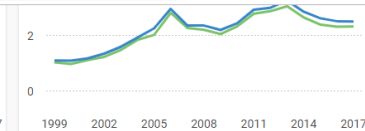

Country [United States](#)

Subject Area and Category [Agricultural and Biological Sciences](#)
[Agricultural and Biological Sciences (miscellaneous)](#)
[Biochemistry, Genetics and Molecular Biology](#)
[Biochemistry, Genetics and Molecular Biology (miscellaneous)](#)
[Medicine](#)
[Medicine (miscellaneous)](#)

Publisher [Public Library of Science](#)

Publication type [Journals](#)

ISSN [19326203](#)

Coverage [2006-ongoing](#)

Scope PLoS ONE features reports of original research from all disciplines within science and medicine. By not excluding papers on the basis of subject area, PLoS ONE facilitates the discovery of the connections between papers whether within or between disciplines. ([source](#))

[Join the conversation about this journal](#)

Acta Tropica

Q1 Insect Science
best quartile

SJR 2017 1.05

Show this widget in your own website

Just copy the code below and paste within your html code:

```
<a href="https://www.scimago.org/journals/acta-tropica" >
```

ข้อมูลจะปรากฏหน้าจอ ตามรูป จะแสดงค่า Quartiles ตามสาขาของวารสารนั้นๆ